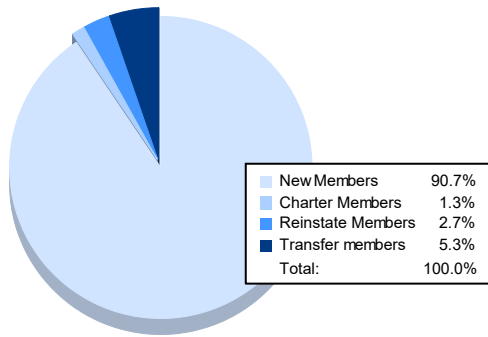

Year	New Clubs	Dropped Clubs	Gain/ Loss Clubs	New Members	Charter Members	Reinstate Members	Transfer Members	Total Member Added	Total Members Dropped	Gain/ Loss Members
2017-2018	0	3	-3	43	0	10	8	61	181	-120
2018-2019	0	2	-2	77	10	5	19	111	140	-29
2019-2020	0	0	0	43	1	2	6	52	100	-48
2020-2021	0	0	0	35	0	7	4	46	96	-50
2021-2022	0	0	0	68	1	2	4	75	99	-24
<b>Average</b>	<b>0</b>	<b>1</b>	<b>-1</b>	<b>53</b>	<b>2</b>	<b>5</b>	<b>8</b>	<b>69</b>	<b>123</b>	<b>-54</b>

### Membership Composition June 2022 Cumulative